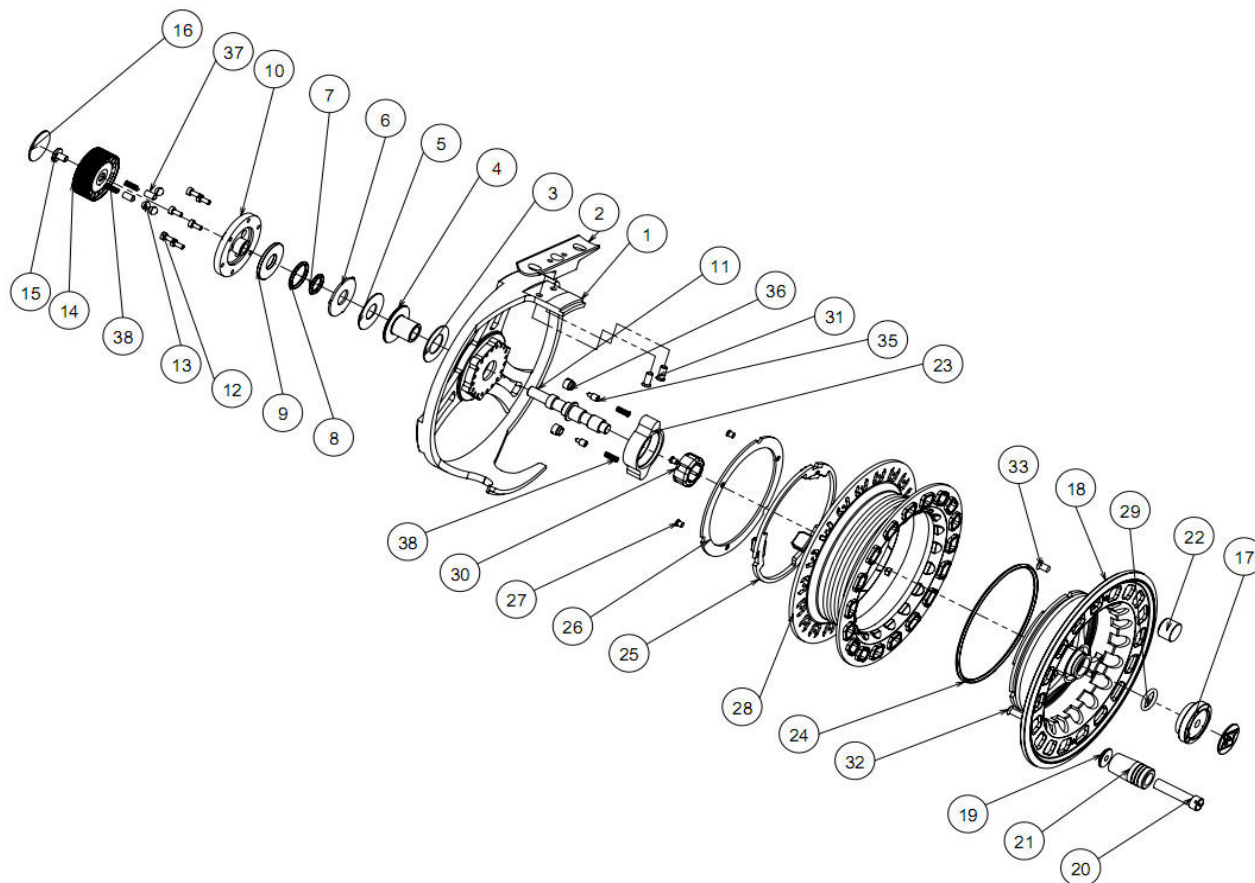

## PARTS LIST FOR HARDY CLS5000 & CLS7000.

#	DESCRIPTION	QTY	PART NO.		HARDY STYLE NO.	
			5000	7000	5000	7000
1	Frame	1	1365882	1365883	N/A	N/A
2	Reel Foot	1	1329039		HEUL040SP01	
3	Small Drag Pad	1	1329040		HEUL040SP02	
4	Clutch Body	1	1329041		HEUL040SP03	
5	Large Drag Pad	1	1329042		HEUL040SP04	
6	Key Washer	1	1329043		HEUL040SP05	
7	Inner O Ring	1	1329044		HEUL040SP06	
8	Outer O Ring	1	1329045		HEUL040SP07	
9	Push Plate	1	1329046		HEUL040SP08	
10	Button Ring	1	1329047		HEUL040SP09	
11	Spindle	1	1329048		HEUL040SP10	
12	M2 x 4.5 Cap Head Screw	6	1329049		HEUL040SP11	
13	4mm Stainless Steel Ball	3	1334429		N/A	
14	Regulator Button	1	1329050		HEUL040SP12	
15	Drag Lock Screw	1	1329265		HREUN005SP37	
16	Badge	2	1329272		HREUN005SP9	
17	Drum Latch Nut	1	1329051		HEUL040SP13	
18	Spool	1	1365884	1365885	N/A	N/A
19	Handle Cup	1	1329052		HEUL040SP14	
20	Handle Wire	1	1329053		HEUL040SP15	
21	Handle Knob	1	1329054		HEUL040SP16	
22	Counter Balance	1	1329055		HEUL040SP17	
23	Clutch Retaining Nut	1	1329056		HEUL040SP18	
24	Locking Ring O Ring	1	1329057		HEUL040SP19	
25	Locking Ring	1	1329058		HEUL040SP20	
26	Locking Ring Cover Plate	1	1329059		HEUL040SP21	
27	Locking Ring Screw	3	1329060		HEUL040SP22	
28	Cassette Spool	1	1327991	1327992	HSUL010	HSUL020
29	Latch O-Ring	1	1329024		HEUD010SP09	
30	One Way Clutch	1	1329023		HEUD010SP08	
31	Reel Foot Screw	2	1329026		HEUD010SP11	
32	Handle Screw	1	1329236		HREUN005SP10	

#	DESCRIPTION	QTY	PART NO.		HARDY STYLE NO.	
			5000	7000	5000	7000
33	Balance Screw	1	1329241		HREUN005SP15	
34	Spool Click Spring	2	1329244		HREUN005SP18	
35	Spool Click Pin	2	1329245		HREUN005SP19	
36	Spool Click Nut	2	1329247		HREUN005SP20	
37	Drag Click Pin	2	1329258		HREUN005SP30	
38	Drag Click Spring	2	1329256		HREUN005SP29	

Reel Part Numbers: CLS 5000, 1327326, HEUL010. CLS 7000, 1327327, HEUL020

22 00 Drawn: 13-08-2014

Drawing Version: 34-13132-00